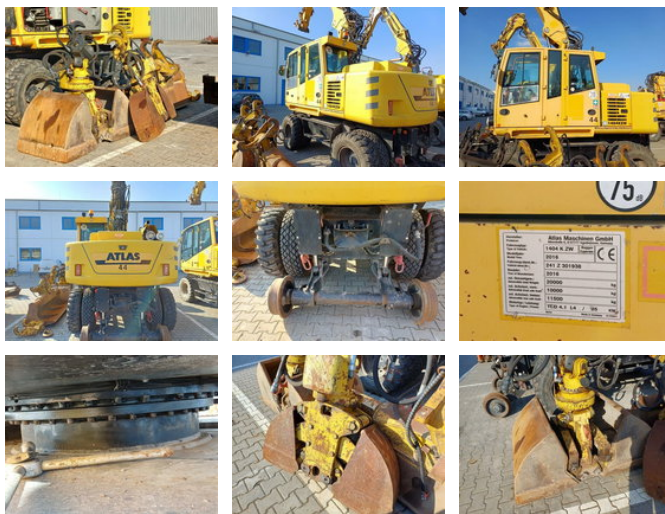

Atlas 1404K ZW 4x4 ZW RAIL Zweiwegebagger + Anbauteile

General features

Price	€ 68.900
Brand	Atlas
Subcategory	Crawler excavator
Construction year	2016
Hourmeter reading	10733
Condition	Used
Reference	FG01938

Characteristics

Empty weight

20.000kg

Atlas 1404K ZW 4x4 ZW RAIL Zweiwegebagger + Anbauteile

Description

= Additional options and accessories = - New hu/au on delivery = More information = Damages: none Drive type: All wheel