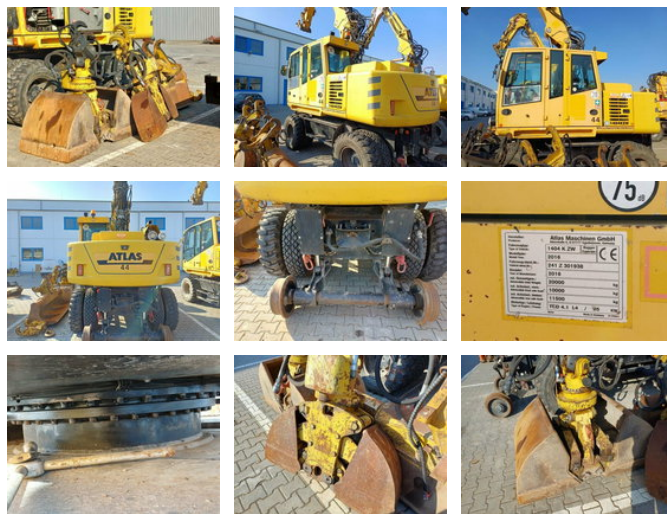

Atlas 1404K ZW 4x4 ZW RAIL Zweiwegebagger + Anbauteile

General features

Price	€ 68.900
Brand	Atlas
Subcategory	Crawler excavator
Construction year	2016
Condition	Used
Fuel	Diesel
Reference	FG01938

Characteristics

GVW

20.000kg

Atlas 1404K ZW 4x4 ZW RAIL Zweiwegebagger + Anbauteile

Technical specifications

Number of axes	2
Axis configuration	4x4
Transmission	Automatic
Engine output	95kw

Description

Damages: none MOT: 04.2028 Operating hours: 10733

Accessories

- Automatic
- Towbar
- All wheel drive