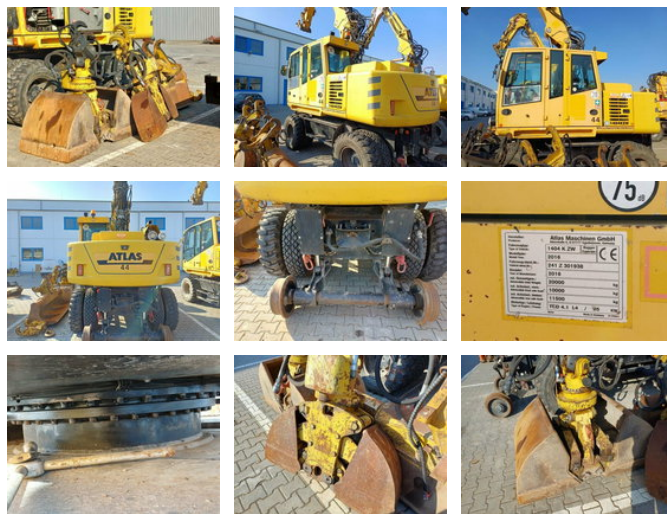

## Atlas 1404K ZW 4x4 ZW RAIL Zweiwegebagger + Anbauteile

### General features

Price	€ 68.900
Brand	Atlas
Subcategory	Crawler excavator
Construction year	2016
Condition	Used
Fuel	Diesel
Reference	FG01938

### Characteristics

GVW

20.000kg

## Technical specifications

Number of axes	2
Axis configuration	4x4
Transmission	Automatic
Engine output	95kw