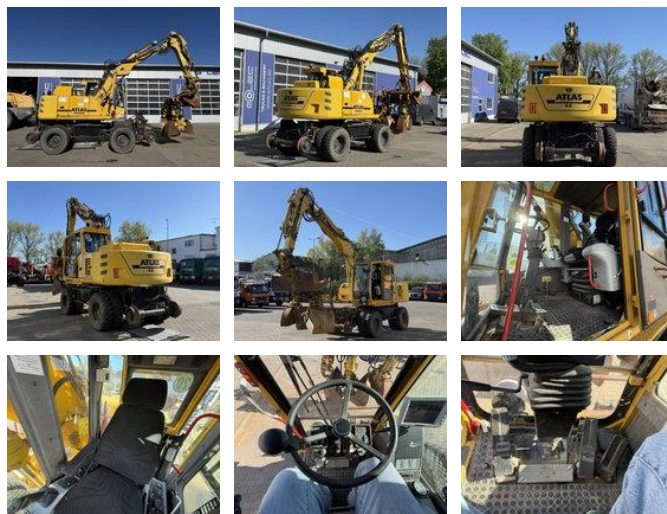

## Atlas 1404K ZW 4x4 ZW RAIL Zweiwegebagger + Anbauteile

### General characteristics

Price	€ 65.900
Brand	Atlas
Subcategory	Crawler excavator
Year of construction	2016
Date of first registration	01-06-2016
Condition	Used
Fuel	Diesel
Reference	G400121

### Properties

GVW

20.000kg

## Technical specifications

Number of axes	2
Axis configuration	4x4
Transmission	Automatic
Assets	95kw