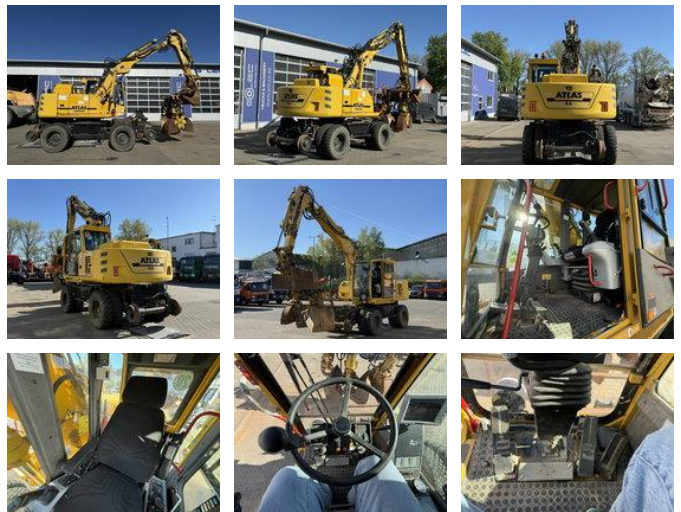

Atlas 1404K ZW 4x4 ZW RAIL Zweiwegebagger + Anbauteile

General features

Price	€ 68.900
Brand	Atlas
Subcategory	Crawler excavator
Construction year	2016
Condition	Used
Fuel	Diesel
Reference	G400121

Characteristics

GVW

20.000kg

Atlas 1404K ZW 4x4 ZW RAIL Zweiwegebagger + Anbauteile

Technical specifications

Number of axes	2
Axis configuration	4x4
Transmission	Automatic
Engine output	95kw

Description

Damages: none MOT: 05.2028 Operating hours: 10733