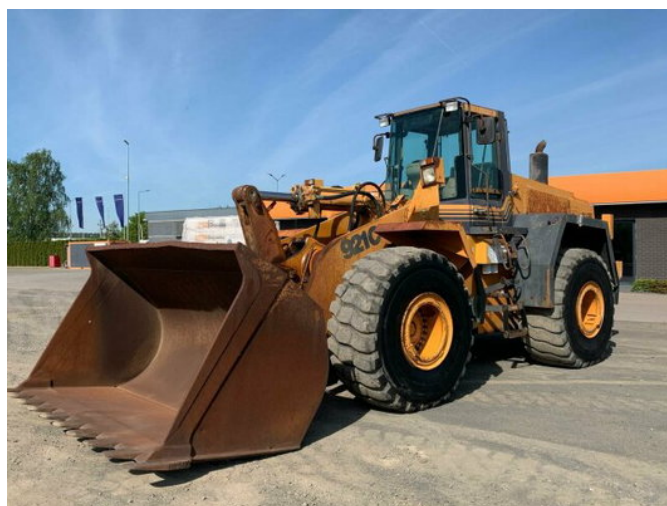

Case Andere 921C Radlader 25,5 Ton *Schaufel 4.1 m³

General features

Price	€ 19.900
Brand	Case
Subcategory	Wheel loader
Construction year	2000
Condition	Used
Fuel	Diesel
Reference	G300134

Case Andere 921C Radlader 25,5 Ton *Schaufel 4.1 m³

Technical specifications

Number of axes	2
Axis configuration	4x4
Transmission	Automatic
Drive	wheels
Engine output	199kw

Description

Damages: none MOT: 04.2028 Operating hours: 11185

Accessories

- Automatic
- Air conditioning
- All wheel drive