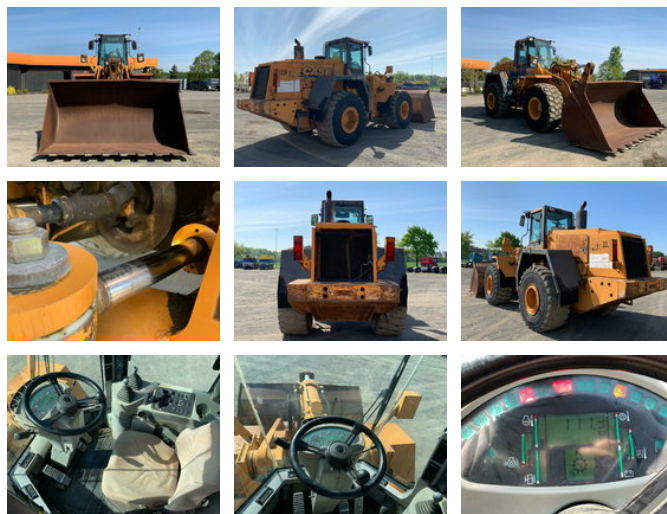

Case Andere 921C Radlader 25,5 Ton *Schaufel 4.1 m³

General features

Price	€ 19.900
Brand	Case
Subcategory	Wheel loader
Construction year	2000
Condition	Used
Fuel	Diesel
Reference	G300134

Case Andere 921C Radlader 25,5 Ton *Schaufel 4.1 m³

Technical specifications

Number of axes	2
Axis configuration	4x4
Transmission	Automatic
Drive	wheels
Engine output	199kw

Description

Damages: none MOT: 04.2028 Operating hours: 11185

Accessories

- Automatic
- Air conditioning
- All wheel drive