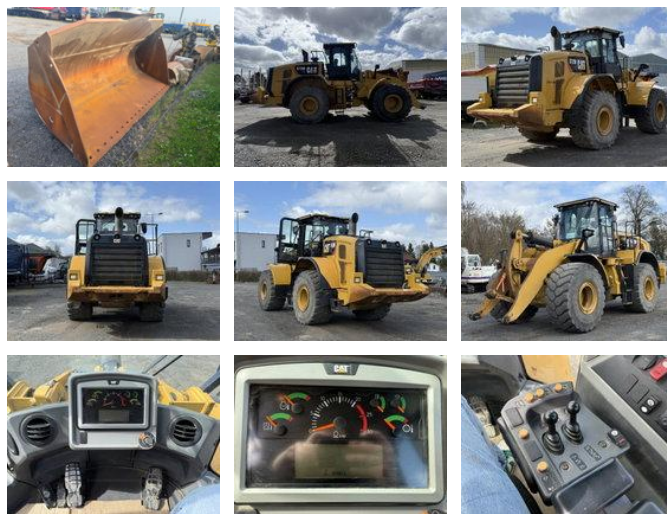

Caterpillar 972MXE Radlader MIT Schaufel 24,9 Tonnen *9096 h

General characteristics

Price	€ 92.900
Brand	Caterpillar
Subcategory	Wheel loader
Year of construction	2019
Hours displayed	9096
Condition	Used
Fuel	Diesel
Reference	MK300028

Properties

GVW

24.900kg

Caterpillar 972MXE Radlader MIT Schaufel 24,9 Tonnen *9096 h

Technical specifications

Number of axes	2
Axis configuration	4x4
Transmission	Automatic
Drive	wheels
Assets	250kw

Description

Damages: none MOT: 06.2028

Accessories

- Automatic
- Air conditioning
- All wheel drive