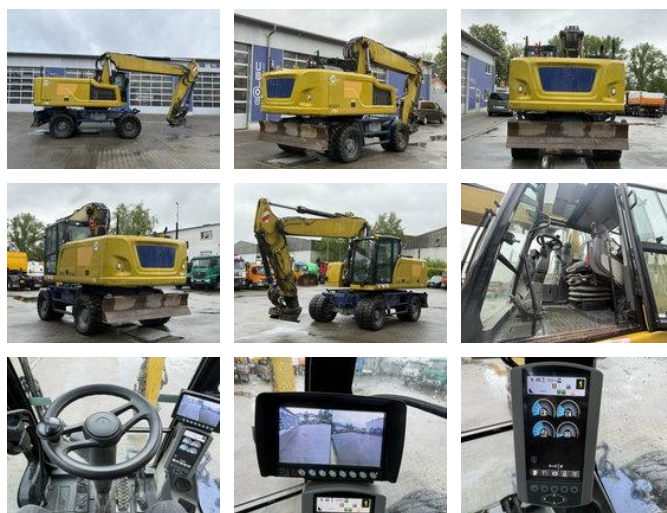

Caterpillar M322F Mobilbagger 21,8 T mit GPS Topcon

General features

Price	€ 84.900
Brand	Caterpillar
Subcategory	Crawler excavator
Construction year	2018
Hourmeter reading	9937
Condition	Used
Fuel	Diesel
Emission class	Euro 6
Reference	G400152

Characteristics

Empty weight	21.800kg
Load capacity	2.200kg
GVW	24.000kg

Caterpillar M322F Mobilbagger 21,8 T mit GPS Topcon

Technical specifications

Number of axes	2
Axis configuration	4x4
Transmission	Automatic
Engine output	130kw

Description

= Additional options and accessories = - Boom suspension system - Quick change attachment = More information = Environmental badge: green Damages: none MOT: 05.2028

Accessories

- Automatic
- Air conditioning
- Central lubrication
- All wheel drive