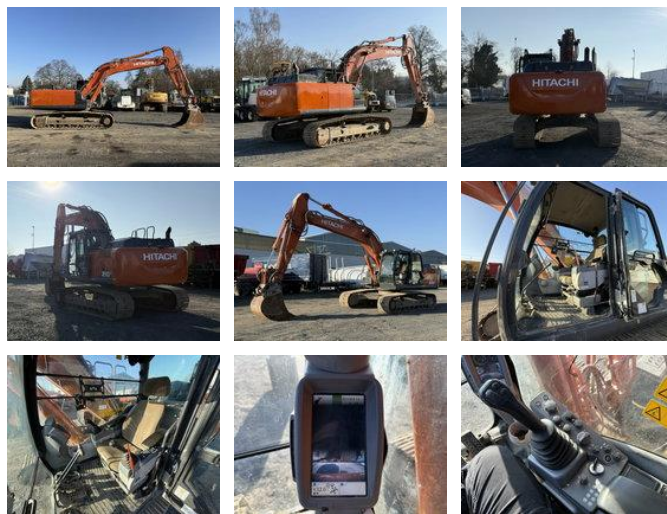

Hitachi ZX210LC-6 Kettenbagger 23,1 Ton *11.213 BTH

General features

| | |
|-------------------|-------------------|
| Price | € 69.900 |
| Brand | Hitachi |
| Subcategory | Crawler excavator |
| Construction year | 2021 |
| Condition | Used |
| Fuel | Diesel |
| Reference | MK300022 |

Hitachi ZX210LC-6 Kettenbagger 23,1 Ton *11.213 BTH

Technical specifications

| | |
|---------------|----------|
| Drive | tracking |
| Engine output | 128kw |

Description

Damages: none Operating hours: 11213