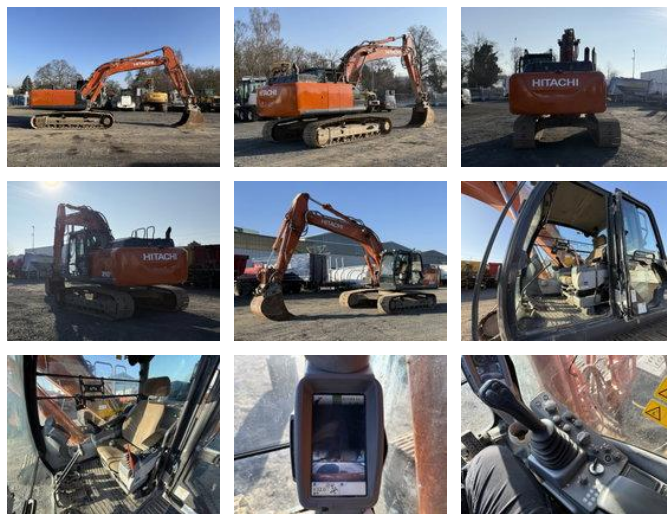

Hitachi ZX210LC-6 Kettenbagger 23,1 Ton *11.213 BTH

General characteristics

Price	€ 66.900
Brand	Hitachi
Subcategory	Crawler excavator
Year of construction	2021
Date of first registration	01-06-2021
Condition	Used
Fuel	Diesel
Reference	MK300022

Hitachi ZX210LC-6 Kettenbagger 23,1 Ton *11.213 BTH

Technical specifications

Drive	tracking
-------	----------

Assets	128kw
--------	-------

Description

Damages: none Operating hours: 11213

Accessories

- Air conditioning