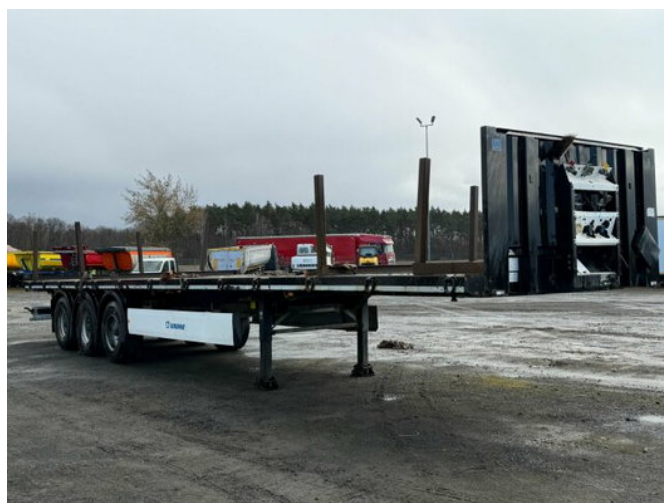

## Krone SD 3 Achse Pritsche

### General characteristics

Price	€ 8.900
Brand	Krone
Subcategory	Drop side
Year of construction	2017
Date of first registration	01-10-2017
Condition	Used
Reference	MK300020

### Properties

Single weight	6.300kg
Load capacity	38.700kg
GVW	45.000kg

# Krone SD 3 Achse Pritsche