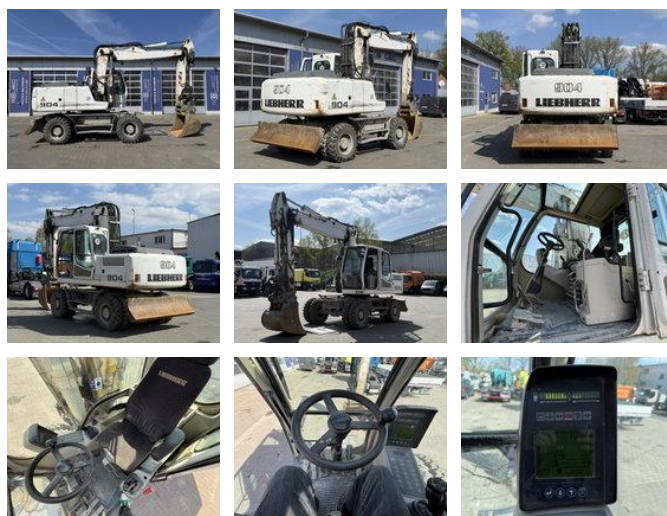

Liebherr A 904 C Litronic Mobilbagger *14.296h

General characteristics

Price	€ 39.900
Brand	Liebherr
Subcategory	Crawler excavator
Year of construction	2010
Date of first registration	01-06-2010
Condition	Used
Fuel	Diesel
Emission class	Euro 5
Reference	MK300033

Properties

Single weight	19.999kg
Load capacity	1kg
GVW	20.000kg

Liebherr A 904 C Litronic Mobilbagger *14.296h

Technical specifications

Number of axes	2
Axis configuration	4x4
Transmission	Automatic
Assets	105kw

Description

= Additional options and accessories = - Quick change attachment = More information = Environmental badge: green Damages: none Operating hours: 14296

Accessories

- Automatic
- Air conditioning
- All wheel drive