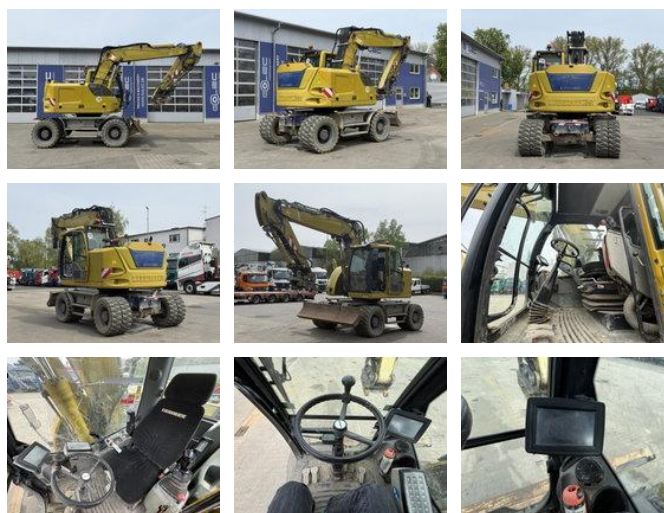

Liebherr A918 Compact Litronic Mobilbagger 18 T *Schnellw

General characteristics

| | |
|----------------------------|-------------------|
| Price | € 69.900 |
| Brand | Liebherr |
| Subcategory | Crawler excavator |
| Year of construction | 2017 |
| Date of first registration | 01-06-2017 |
| Hours displayed | 8200 |
| Condition | Used |
| Fuel | Diesel |
| Emission class | Euro 6 |
| Reference | G400139 |

Properties

| | |
|---------------|----------|
| Single weight | 17.700kg |
| Load capacity | 300kg |
| GVW | 18.000kg |

Liebherr A918 Compact Litronic Mobilbagger 18 T *Schnellw

Technical specifications

| | |
|--------------------|-----------|
| Number of axes | 2 |
| Axis configuration | 4x4 |
| Transmission | Automatic |
| Assets | 115kw |

Description

= Additional options and accessories = - Boom suspension system - Quick change attachment = More information = Environmental badge: green Damages: none MOT: 06.2028

Accessories

- Automatic
- Air conditioning
- Central lubrication
- All wheel drive