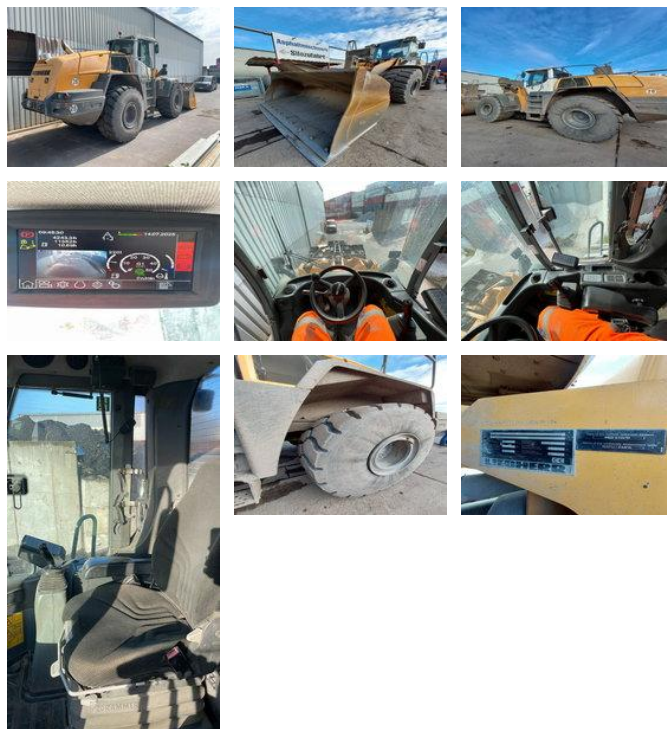

## Liebherr L566 Radlader 27 Ton \*11.350 h

### General features

Price	€ 54.900
Brand	Liebherr
Subcategory	Wheel loader
Construction year	2015
Hourmeter reading	11352
Condition	Used
Reference	L566

### Characteristics

Empty weight

24.000kg

# Liebherr L566 Radlader 27 Ton \*11.350 h