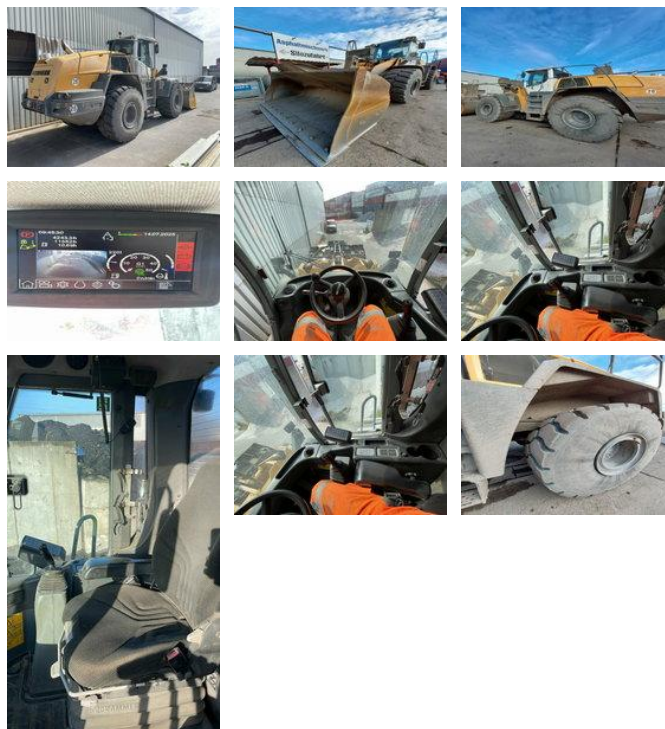

Liebherr L566 Radlader 27 Ton *11.350 h

General features

Price	€ 54.900
Brand	Liebherr
Subcategory	Wheel loader
Construction year	2015
Condition	Used
Fuel	Diesel
Reference	L566

Characteristics

Empty weight	23.500kg
Load capacity	3.500kg
GVW	27.000kg

Liebherr L566 Radlader 27 Ton *11.350 h

Technical specifications

Number of axes	2
Axis configuration	4x4
Transmission	Automatic
Drive	wheels
Engine output	190kw

Description

Damages: none Operating hours: 11352