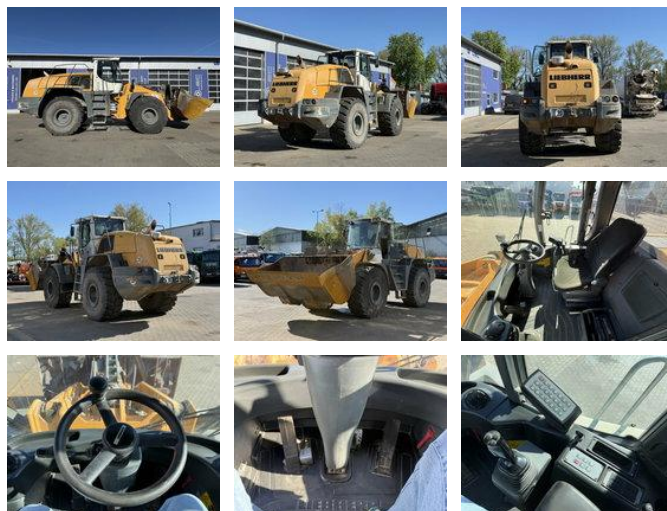

Liebherr L566 Radlader 27 Ton *11.350 h

General features

Price	€ 54.900
Brand	Liebherr
Subcategory	Wheel loader
Construction year	2015
Condition	Used
Fuel	Diesel
Reference	G400131

Characteristics

Empty weight	23.500kg
Load capacity	3.500kg
GVW	27.000kg

Liebherr L566 Radlader 27 Ton *11.350 h

Technical specifications

Number of axes	2
Axis configuration	4x4
Transmission	Automatic
Drive	wheels
Engine output	190kw

Description

Damages: none Operating hours: 11352