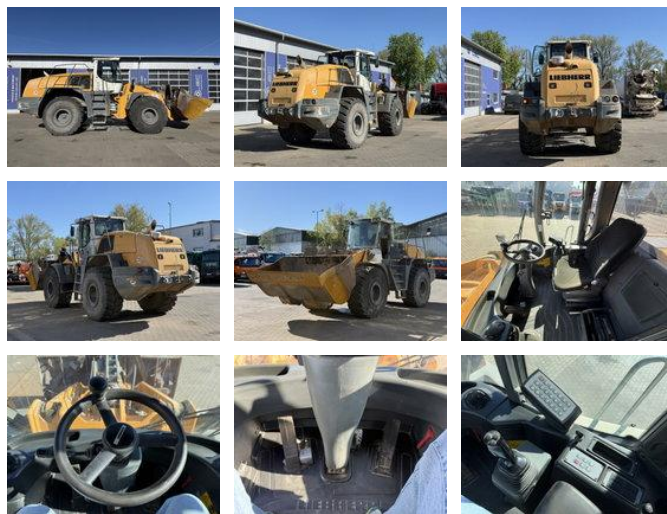

Liebherr L566 Radlader 27 Ton *11.350 h

General characteristics

Price	€ 49.900
Brand	Liebherr
Subcategory	Wheel loader
Year of construction	2015
Date of first registration	01-01-2015
Condition	Used
Fuel	Diesel
Reference	G400131

Properties

Single weight	23.500kg
Load capacity	3.500kg
GVW	27.000kg

Liebherr L566 Radlader 27 Ton *11.350 h

Technical specifications

Number of axes	2
Axis configuration	4x4
Transmission	Automatic
Drive	wheels
Assets	190kw

Description

Damages: none Operating hours: 11352

Accessories

- Automatic
- Air conditioning
- All wheel drive