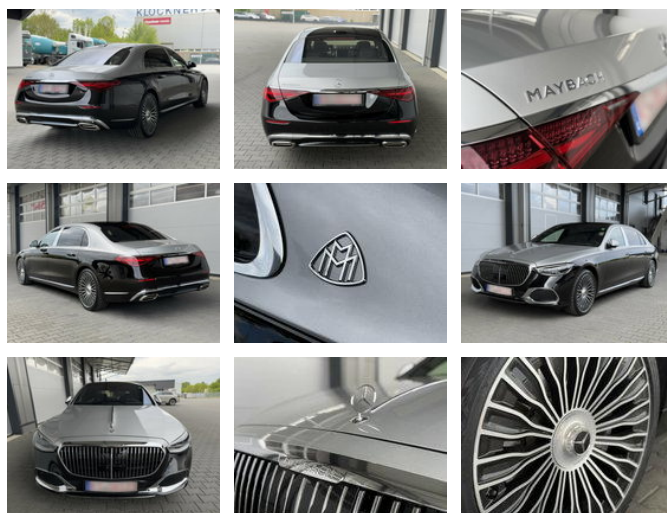

Maybach Mercedes Benz S680 Maybach V12 High-End -Paket

General features

Price	€ 178.000
Brand	Maybach
Subcategory	Limousine
Odometer reading	11.545km
Construction year	2024
Date of first registration	01-03-2024
Color	Silver
Condition	Used
Fuel	Petrol
Emission class	Euro 6
Reference	G200312

Characteristics

Cylinder contents

5.980cc

Maybach Mercedes Benz S680 Maybach V12 High-End -Paket

Technical specifications

Transmission	Automatic
--------------	-----------

Engine output	450kw
---------------	-------