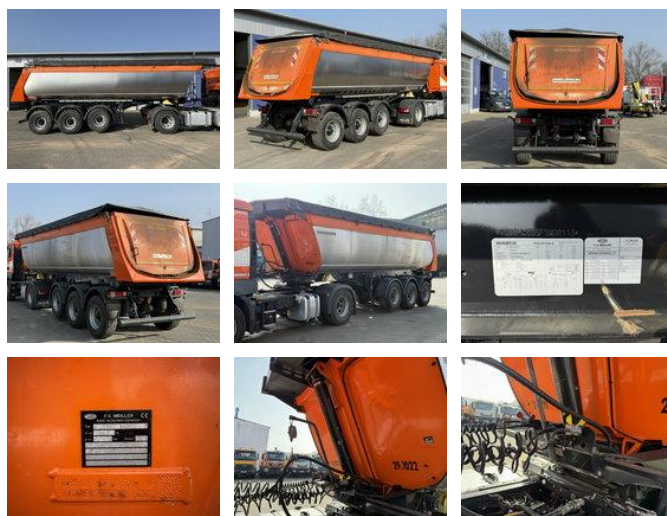

Meiller KISA3 Kippauflieger 3 ACHS

General features

| | |
|----------------------------|------------|
| Price | € 16.900 |
| Brand | Meiller |
| Subcategory | Tipper |
| Construction year | 2015 |
| Date of first registration | 01-07-2015 |
| Condition | Used |
| Reference | G300445 |

Characteristics

| | |
|---------------|----------|
| Empty weight | 7.000kg |
| Load capacity | 32.000kg |
| GVW | 39.000kg |

Meiller KISA3 Kippauflieger 3 ACHS

Technical specifications

Number of axes 3

Description