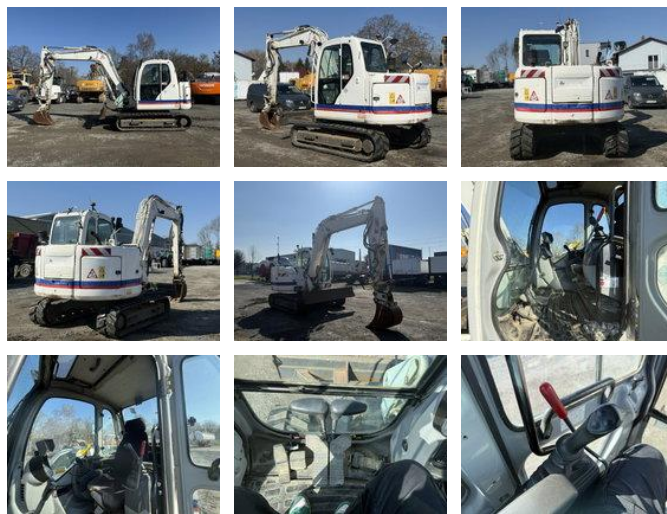

New Holland E80 BMSR-2 Kettenbagger 8,6 Tonnen *Greifer

General features

Price	€ 24.900
Brand	New Holland
Subcategory	Crawler excavator
Construction year	2009
Condition	Used
Fuel	Diesel
Reference	G400017

New Holland E80 BMSR-2 Kettenbagger 8,6 Tonnen *Greifer

Technical specifications

Number of axes	2
Axis configuration	4x4
Transmission	Automatic
Drive	tracking
Engine output	42kw

Description

= Additional options and accessories = - Quick change attachment = More information = Damages: none Operating hours: 12395

Accessories

- Automatic
- All wheel drive