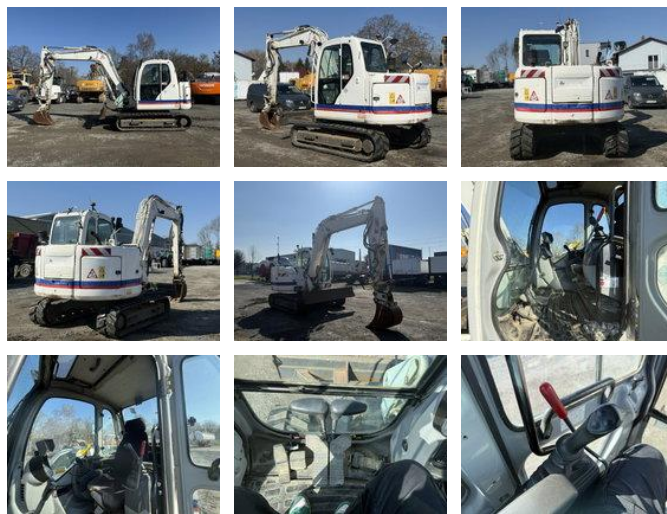

## New Holland E80 BMSR-2 Kettenbagger 8,6 Tonnen \*Greifer

### General characteristics

Price	€ 24.900
Brand	New Holland
Subcategory	Crawler excavator
Year of construction	2009
Condition	Used
Fuel	Diesel
Reference	G400017

# New Holland E80 BMSR-2 Kettenbagger 8,6 Tonnen \*Greifer

## Technical specifications

Number of axes	2
Axis configuration	4x4
Transmission	Automatic
Drive	tracking
Assets	42kw