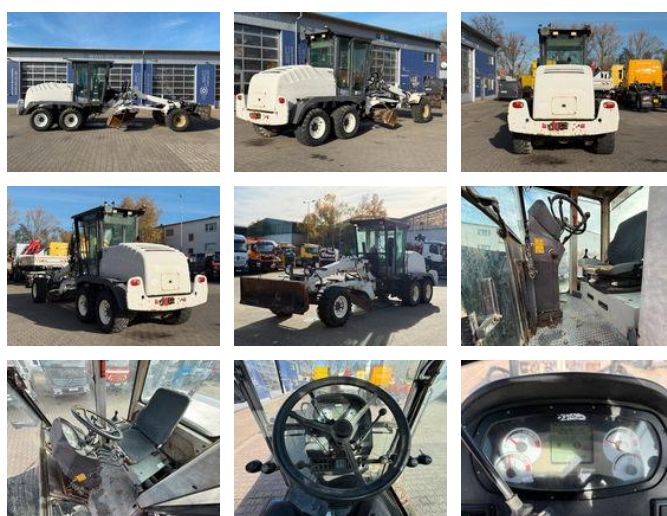

New Holland F106.6A alrrad 6x6 Grader 12 Ton - 10.700 Std

General features

Price € 64.900

Brand New Holland

Subcategory Grader

Construction year 2009

Hourmeter reading 11707

Condition Used

Reference G300381

Characteristics

Empty weight

11.500kg

New Holland F106.6A alrrad 6x6 Grader 12 Ton - 10.700 Std

Description

= Additional options and accessories = - New hu/au on delivery = More information = Environmental badge: none Damages: none
Drive type: All wheel