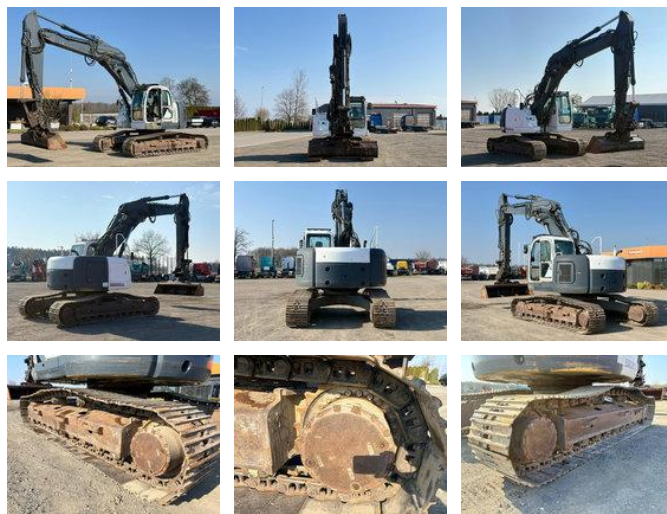

New Holland Kobelco E235SR-1ES

General features

Price	€ 32.900
Brand	New Holland Kobelco
Subcategory	Crawler excavator
Construction year	2007
Hourmeter reading	11659
Condition	Used
Reference	MK300034

Characteristics

Empty weight

24.900kg

New Holland Kobelco E235SR-1ES

Technical specifications

Drive

tracking

Description

Damages: none