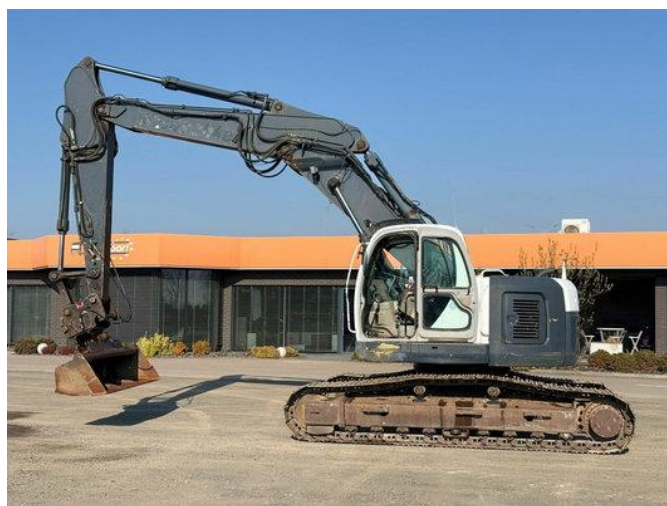

New Holland Kobelco E235SR-1ES

General features

Price	€ 32.900
Brand	New Holland Kobelco
Subcategory	Crawler excavator
Construction year	2007
Hourmeter reading	11659
Condition	Used
Reference	MK300034

Characteristics

Empty weight

24.900kg

New Holland Kobelco E235SR-1ES

Technical specifications

Drive

tracking

Description

Damages: none