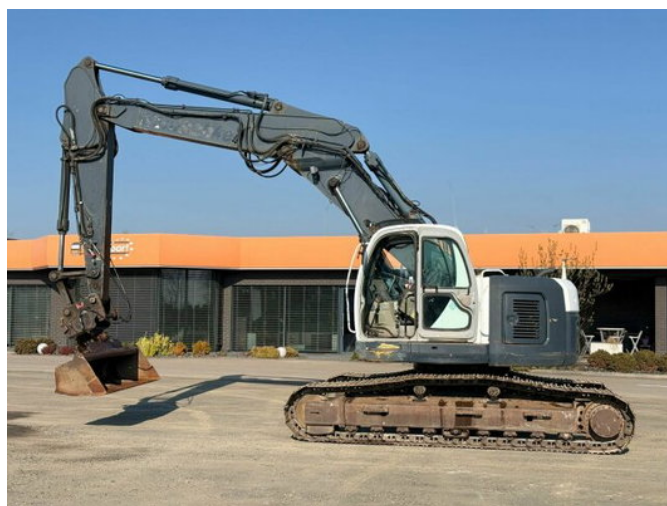

New Holland Kobelco E235SR-1ES

General features

Price	€ 32.900
Brand	New Holland Kobelco
Subcategory	Crawler excavator
Construction year	2007
Condition	Used
Reference	MK300034

New Holland Kobelco E235SR-1ES

Technical specifications

Drive

tracking

Description

Damages: none Operating hours: 11659

Accessories