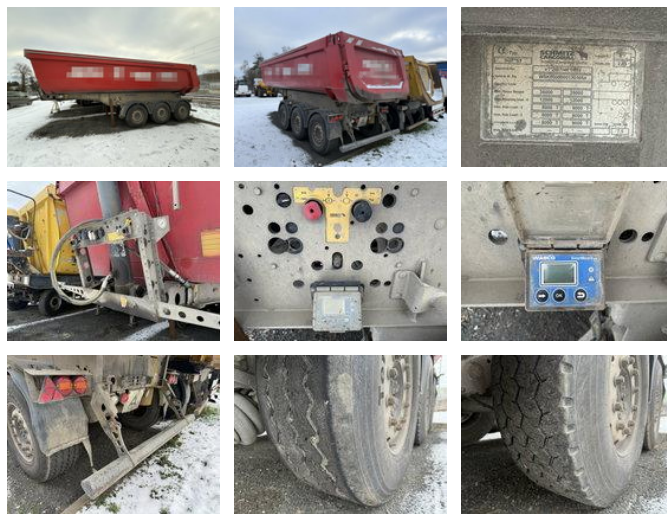

## Schmitz Cargobull Cargobull CARGOBULL GOTHA SKI 24 SL 7.2

### General characteristics

Price	€ 17.900
Brand	Schmitz Cargobull
Subcategory	Tipper
Year of construction	2018
Date of first registration	01-05-2018
Condition	Used
Reference	MK200154

### Properties

Single weight	6.315kg
Load capacity	32.685kg
GVW	39.000kg

# Schmitz Cargobull Cargobull CARGOBULL GOTHA SKI 24 SL 7.2