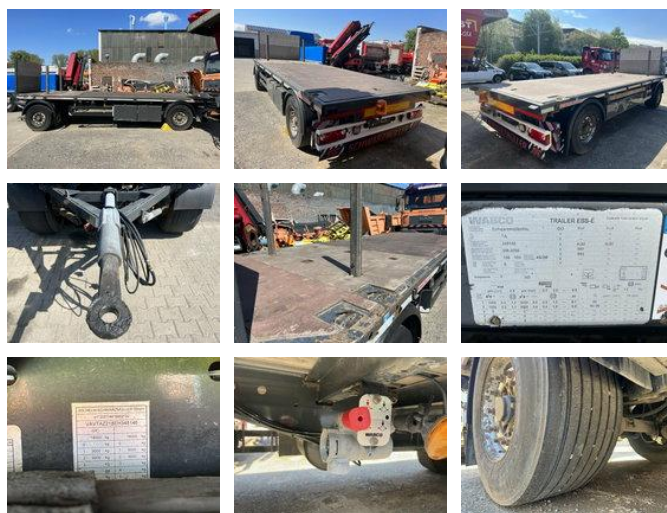

## Schwarz Müller DB Plattform Pritsche 2 Achse

### General features

Price	€ 6.900
Brand	Schwarz Müller
Subcategory	Other trailers
Construction year	2014
Date of first registration	01-12-2014
Condition	Used
Reference	G190139

### Characteristics

Empty weight	4.020kg
Load capacity	13.980kg
GVW	18.000kg

# Schwarzmüller DB Plattform Pritsche 2 Achse